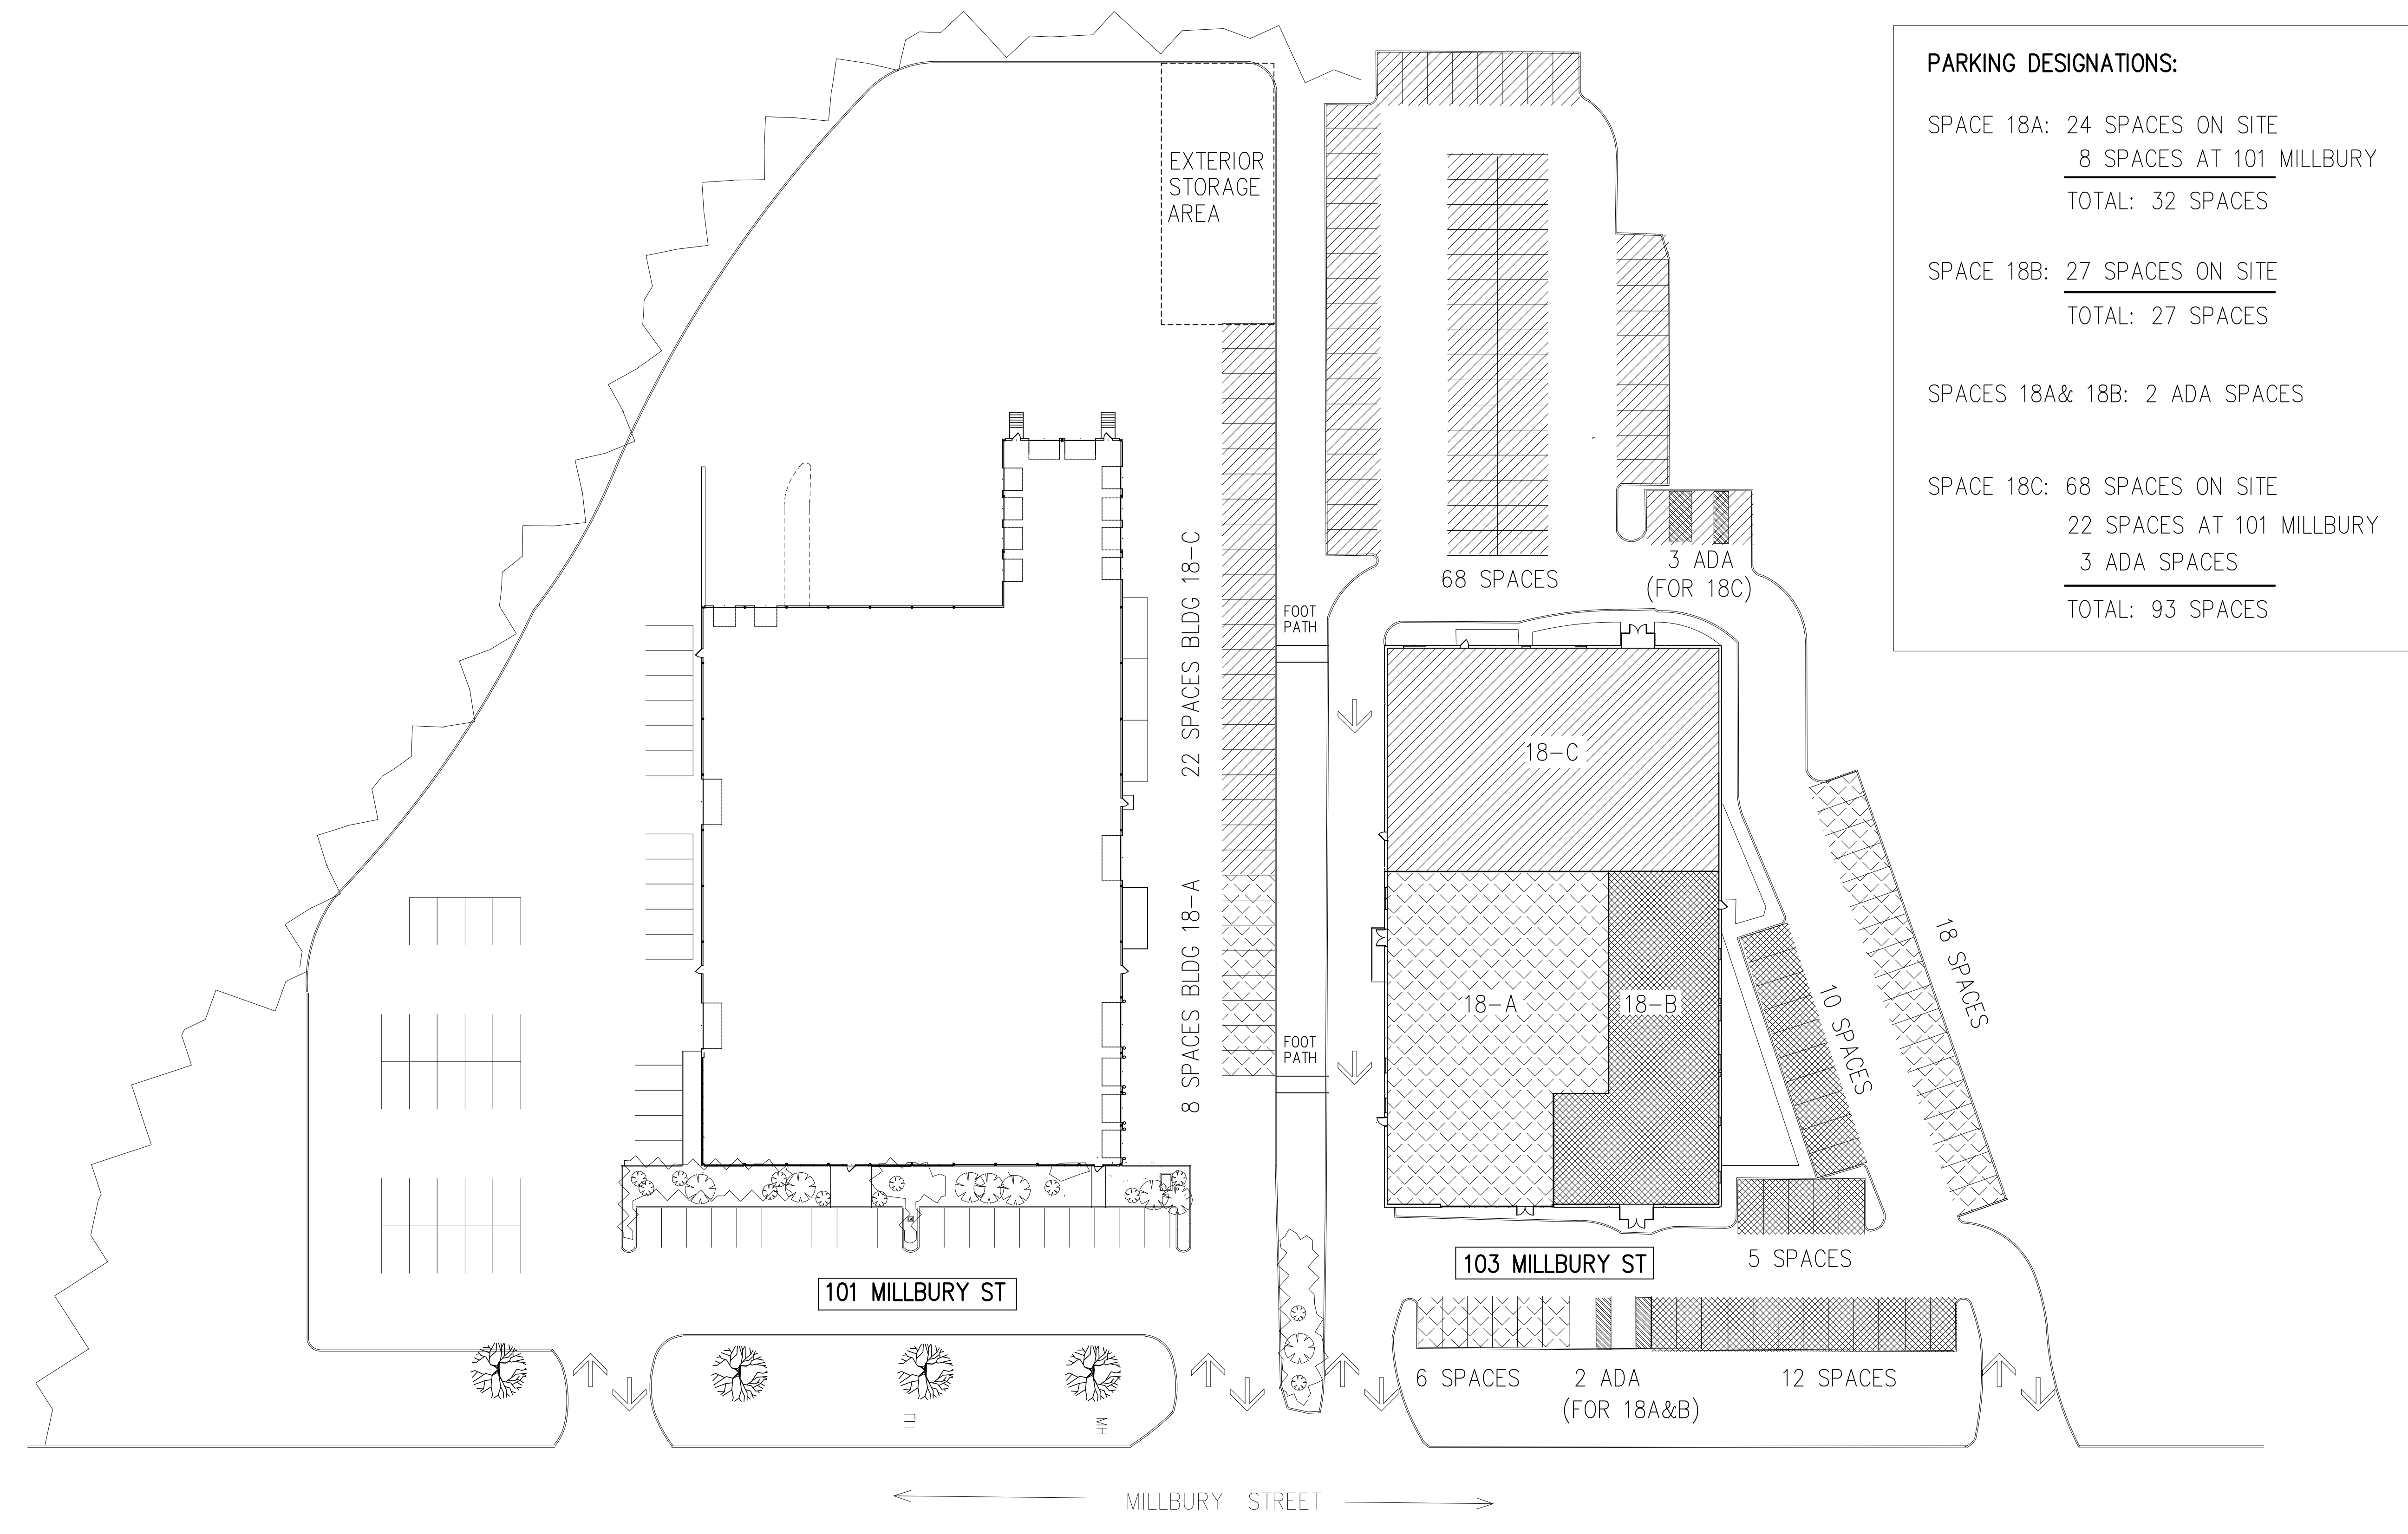

RL
DESIGN

858 Washington St.
Suite 312
Dedham, MA, 02026
508.404.8421
401davinci@gmail.com

PARKING DESIGNATIONS:

SPACE 18A:	24 SPACES ON SITE
	8 SPACES AT 101 MILLBURY
	<u>TOTAL: 32 SPACES</u>
SPACE 18B:	27 SPACES ON SITE
	<u>TOTAL: 27 SPACES</u>
SPACES 18A& 18B: 2 ADA SPACES	
SPACE 18C:	68 SPACES ON SITE
	22 SPACES AT 101 MILLBURY
	3 ADA SPACES
	<u>TOTAL: 93 SPACES</u>

AUBURN INDUSTRIAL SERVICES
 103 MILLBURY STREET, AUBURN, MA.
 103 MILLBURY ST. PARKING PLAN

ISSUE DATE :
 MAY 2019

REVISIONS ISSUED:

SCALE:
 NOT TO SCALE

DRAWING No.
 A-1